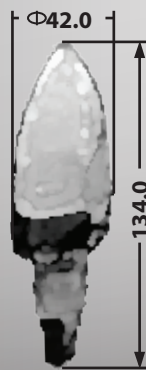

TECTONIC SUNRAY CHANDELIER BUBBLE BULB

CHANDELIER-TSM3-SiL

- LED Type: High Power SMD
- Color Temp: CW / WW
- Power Consumption: 3 Watt
- Luminous: 171 lm
- Driver: Dimmable
- Base: E27, GU10
- Dimension: 42W x 134H