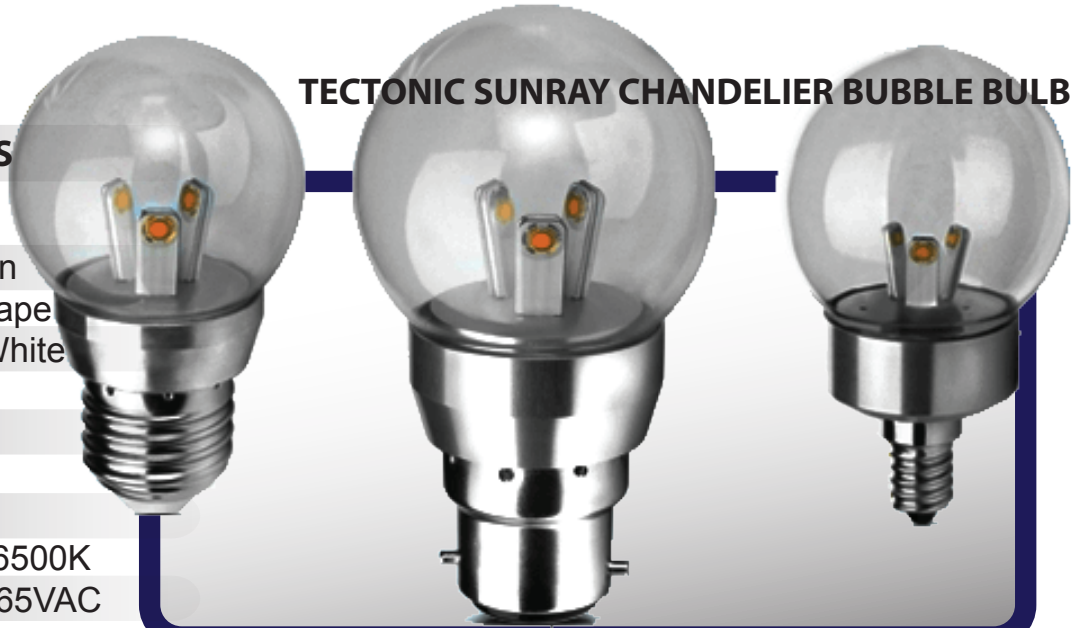

TECTONIC SUNRAY CHANDELIER BUBBLE BULB

CHANDELIER-TSM3-SiL

- LED Type: High Power SMD
- Color Temp: CW / WW
- Power Consumption: 3 Watt
- Luminous: 171 lm
- Driver: Dimmable
- Base: E27, GU10
- Dimension: 42W x 134H