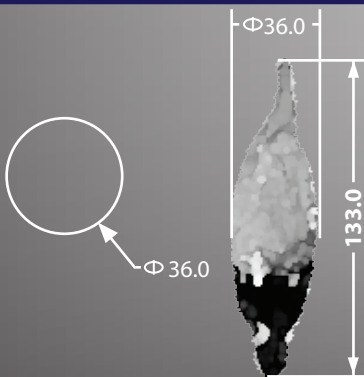

CHANDELIER-TSM3-GO

- LED Type: High Power SMD
- Color Temp: CW / WW
- Power Consumption: 3 Watt
- Luminous: 171 lm
- Driver: Dimmable
- Base: E27, GU10
- Dimension: 36W x 133H